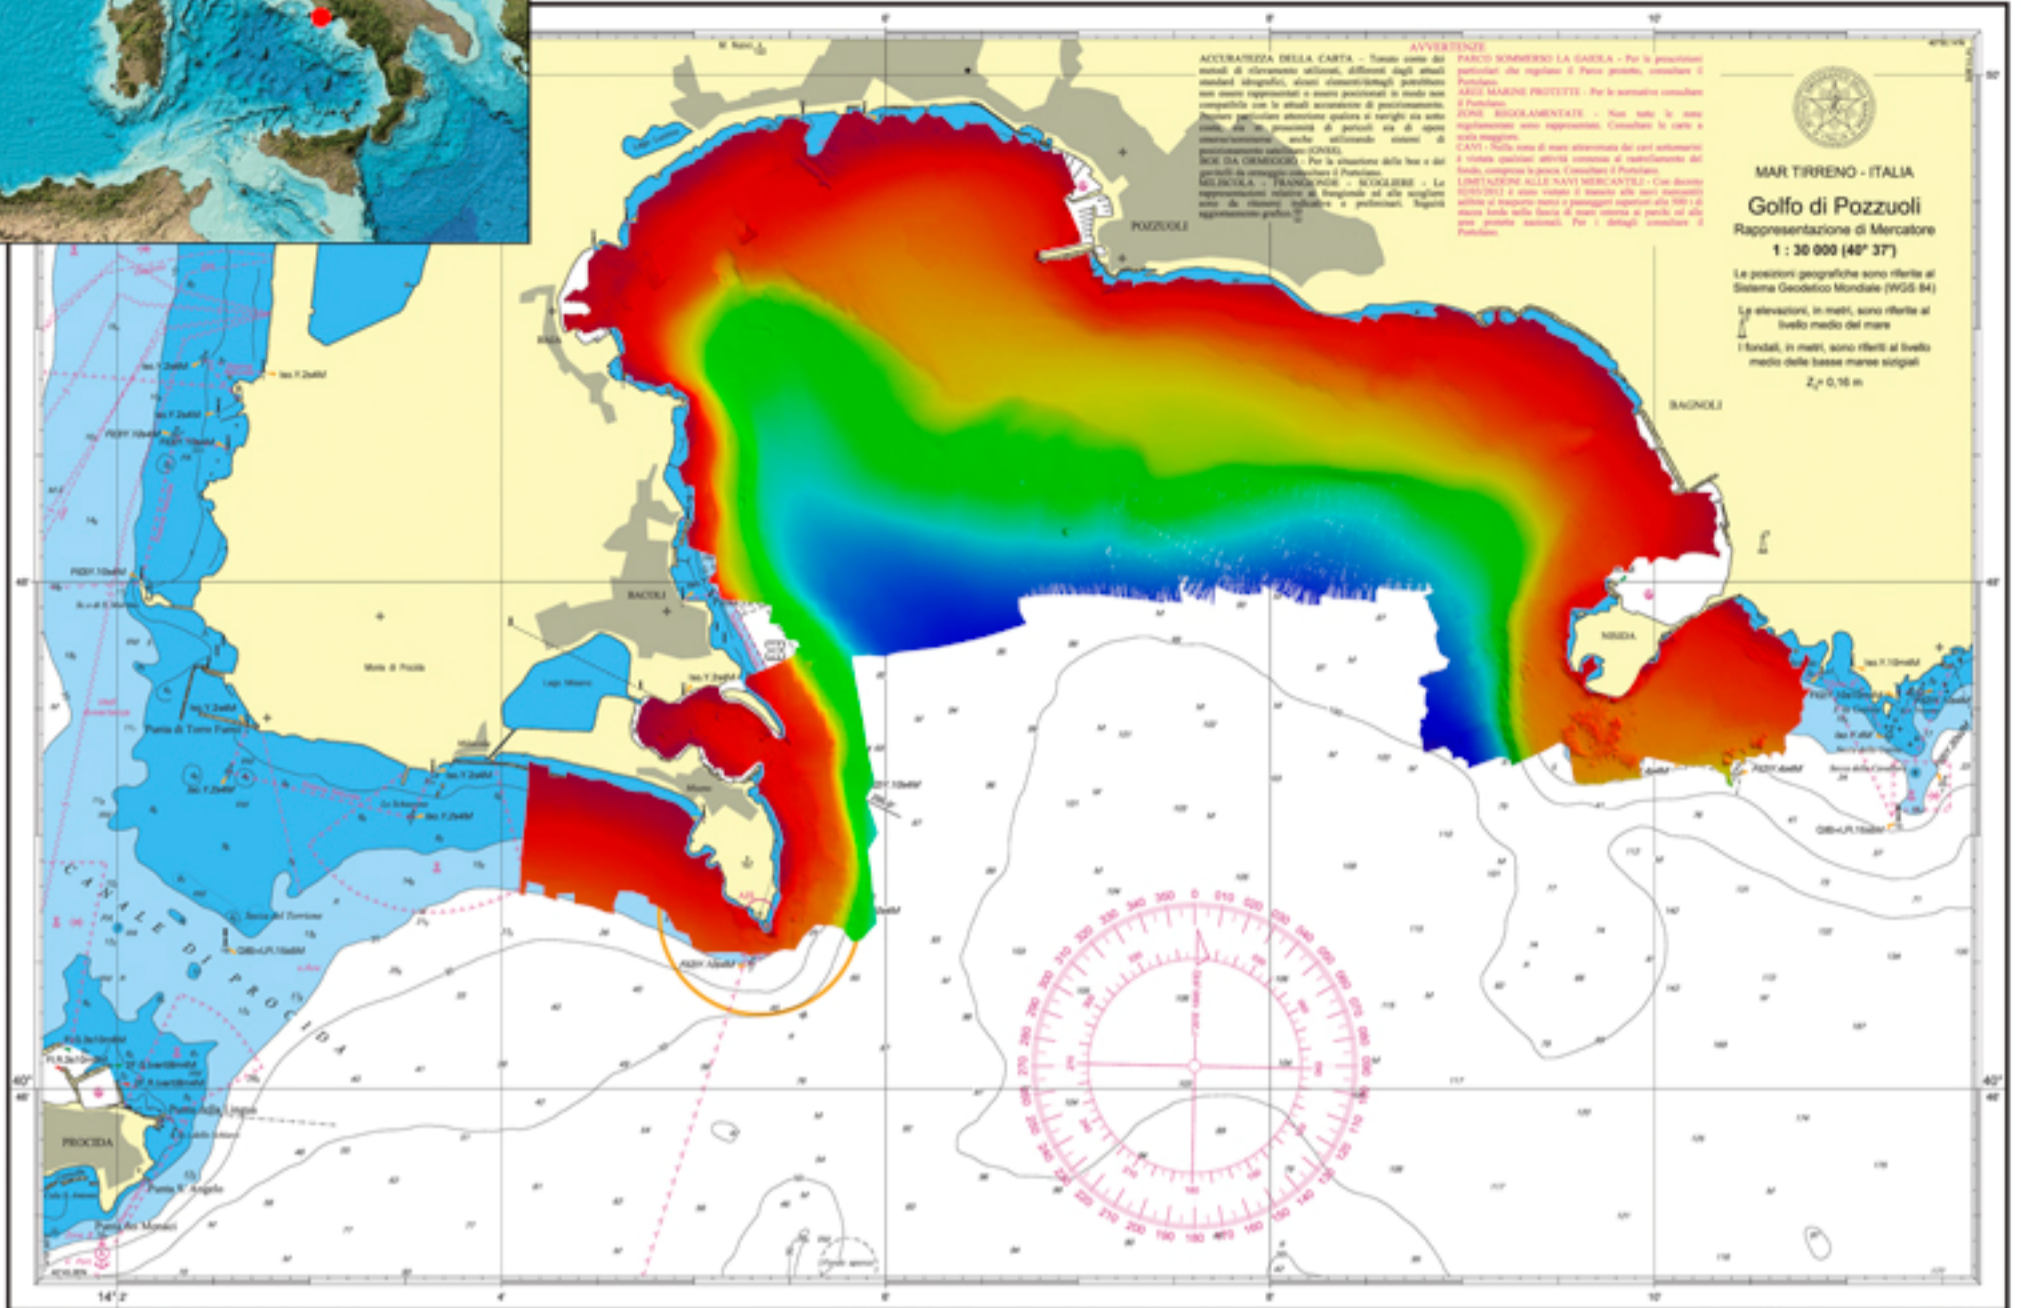

GEBCO

Archeological hydrography

MANTENETE PULITO IL VOSTRO MARE
P4 7400

an ANCIENT SMART CITY

Villa Pisoni, a Roman age villa - 1st cent. A.D.
 Multibeam 3D view.
 ROV and camera images.
 ENC - DTM - Villa Plan - Soundings.